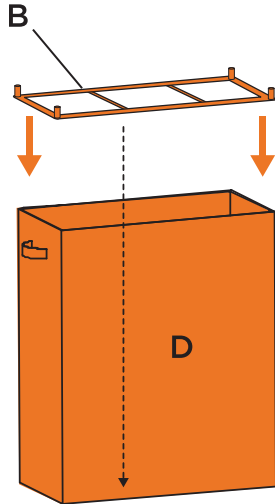

SKU# 05446

ASSEMBLY INSTRUCTIONS | INSTRUCCIONES DE MONTAJE | INSTRUCCIONES DE MONTAJE

1

B x 1 D x 1